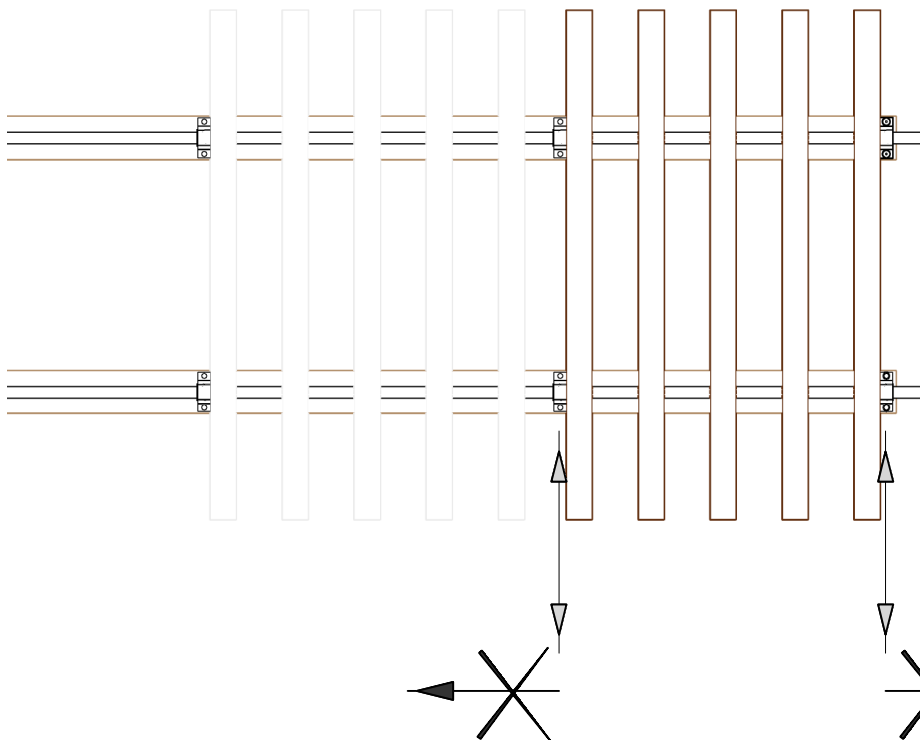

- 1- Parrilla SPIGOLINE / SPIGOLINE Grid.
2- Rastrel de madera / Wooden strip.

(* Nota: SPIGOGROUP recomienda al menos una separación mínima de 5mm. entre parrillas de SPIGOLINE.

(* Note: SPIGOGROUP recommends at least a separation of 5mm. as minimum between SPIGOLINE grids.

DETALLE FIJACION MEDIANTE GRAPA /
FIXING BY CRAMP IRON DETAIL.

DETALLE MONTAJE PIEZA DE FIJACION /
FIXATION PIECE ASSEMBLY DETAIL.

PIEZA DE FIJACION /
FIXATION PIECE.