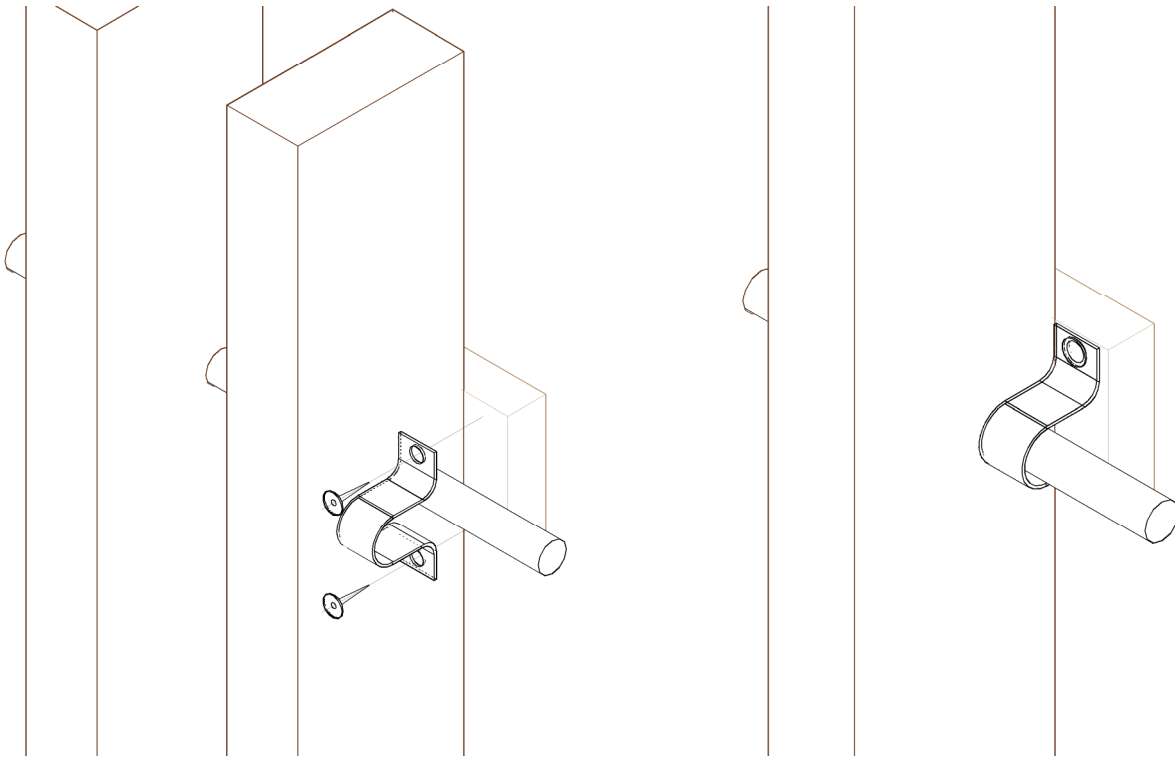

- 1- Parrilla SPIGOLINE / SPIGOLINE Grid.
2- Rastrel de madera / Wooden strip.

(* Nota: SPIGOGROUP recomienda al menos una separación mínima de 5mm. entre parrillas de SPIGOLINE.

(* Note: SPIGOGROUP recommends at least a separation of 5mm. as minimum between SPIGOLINE grids.

DETALLE FIJACION MEDIANTE GRAPA /
FIXING BY CRAMP IRON DETAIL.

DETALLE MONTAJE PIEZA DE FIJACION /
FIXATION PIECE ASSEMBLY DETAIL.

PIEZA DE FIJACION /
FIXATION PIECE.