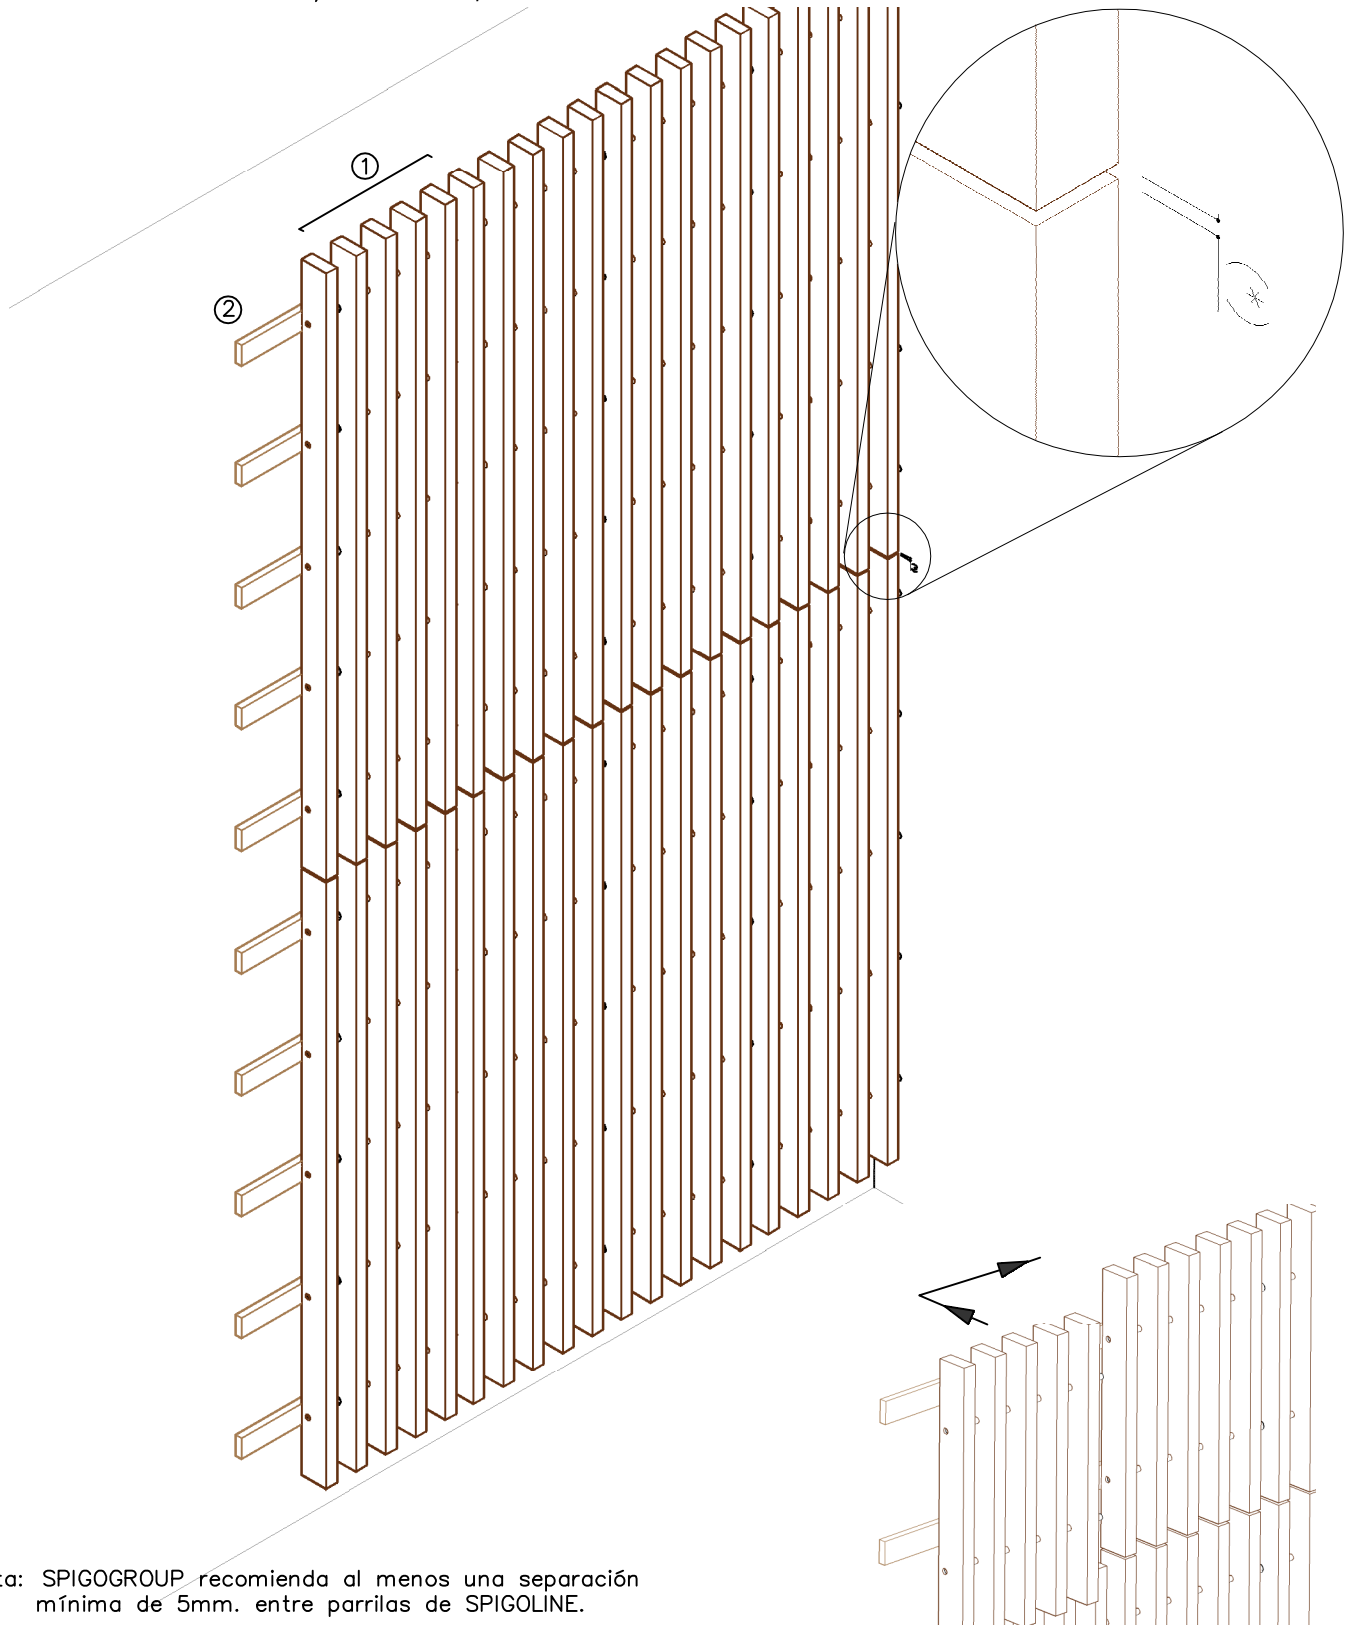

- 1- Parrilla SPIGOLINE / SPIGOLINE Grid.
2- Rastrel de madera / Wooden strip.

(* Nota: SPIGOGROUP recomienda al menos una separación mínima de 5mm. entre parrillas de SPIGOLINE.

(* Note: SPIGOGROUP recommends at least a separation of 5mm. as minimum between SPIGOLINE grids.

DETALLE FIJACION MEDIANTE GRAPA /
FIXING BY CRAMP IRON DETAIL.

DETALLE MONTAJE PIEZA DE FIJACION /
FIXATION PIECE ASSEMBLY DETAIL.

PIEZA DE FIJACION /
FIXATION PIECE.