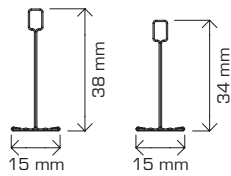

## OVERLAP

STANDARD | STANDARD

OVERLAP

3700 mm      1200 - 600 mm