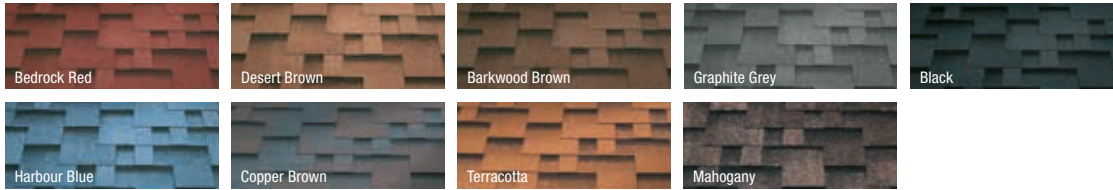

KATEPAL-collection 2022

Colour and shape counts

Mansion

Rocky

Ambient

3T

Classic KL

Jazzy