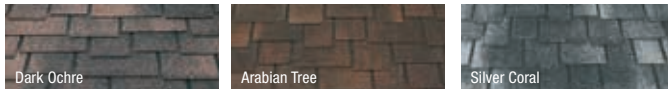

KATEPAL-collection 2022

Colour and shape counts

Mansion

Rocky

Ambient

3T

Classic KL

Jazzy