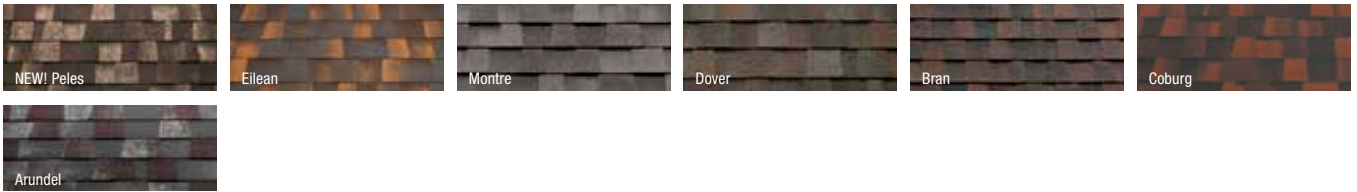

KATEPAL-collection 2022

Colour and shape counts

Mansion

Rocky

Ambient

3T

Classic KL

Jazzy

Forte

Katrilli

For reasons of printing technology these examples may differ slightly from the colours of the actual roofing shingles.

Made in Finland